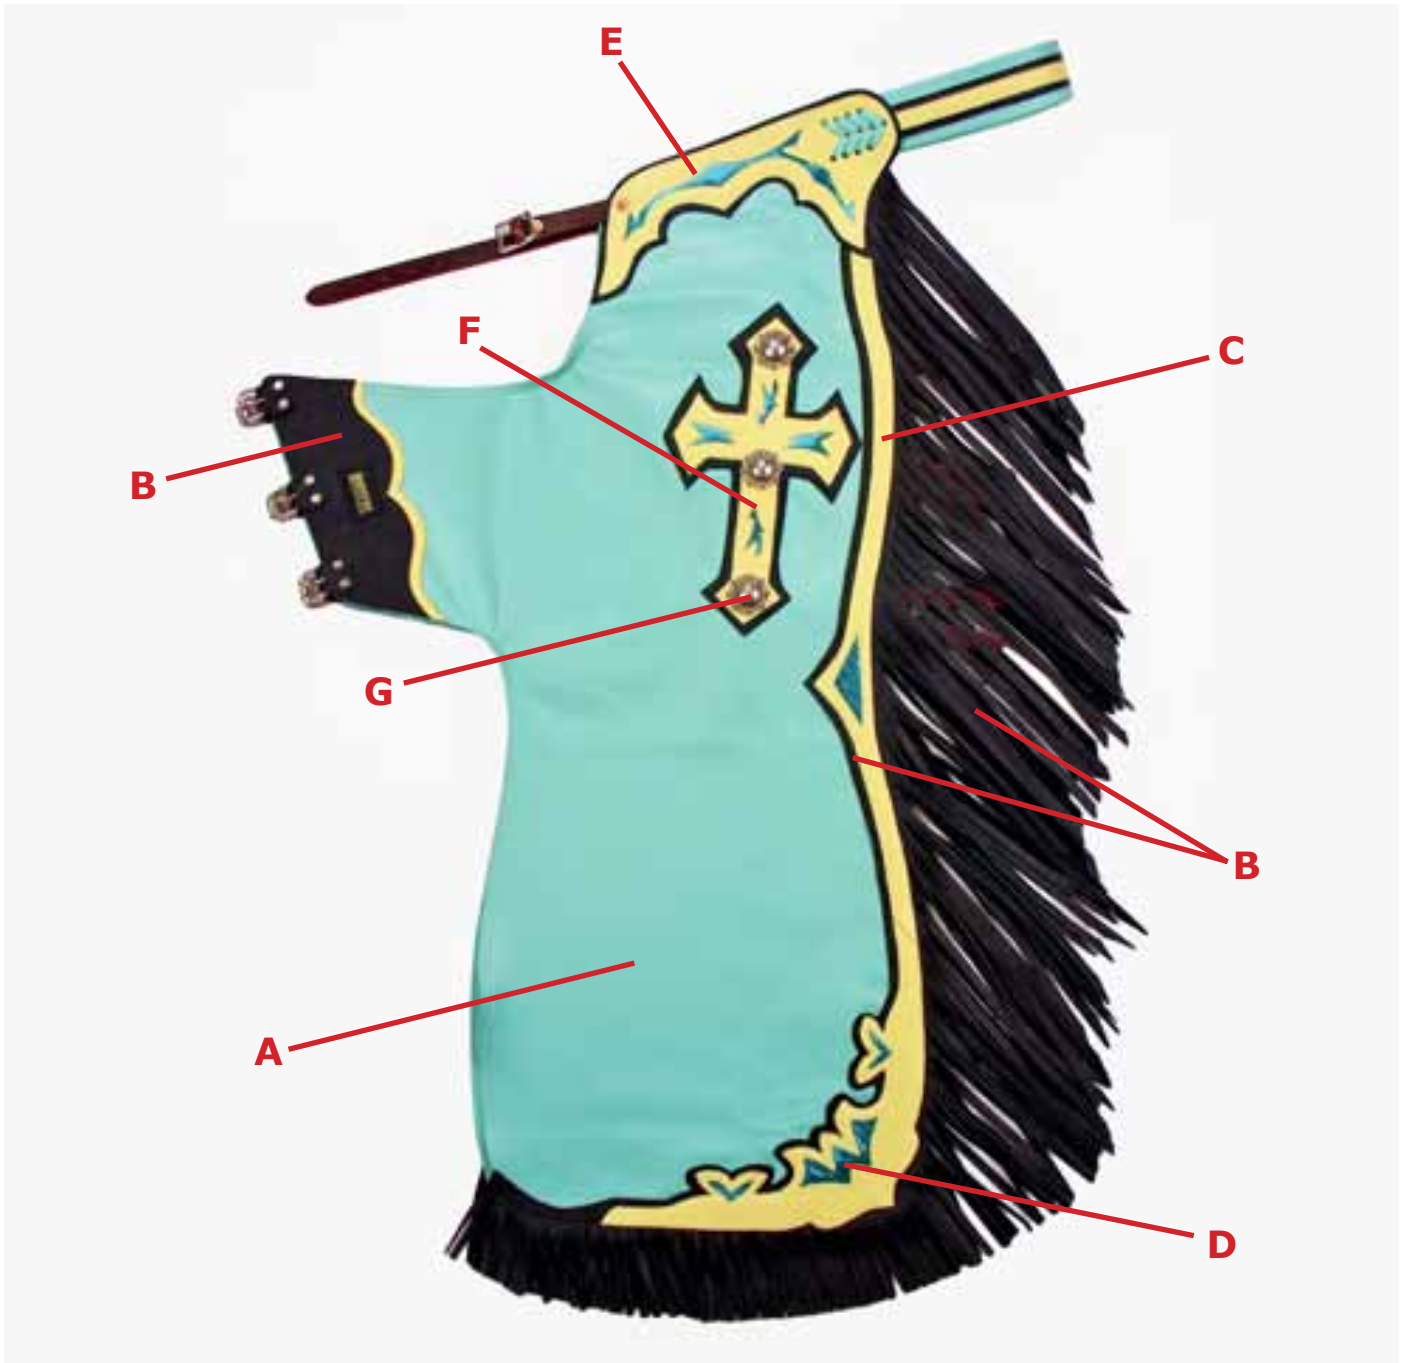

# Chap Parts Coloring Diagram

**A. Body**

**B. Fringe** - All parts labeled B will be the same as the Fringe Color.

**C. Overlay**

**D. 4th Color Cutouts**

**E. Chap Top**

**F. Thigh Design**

**G. Concho**